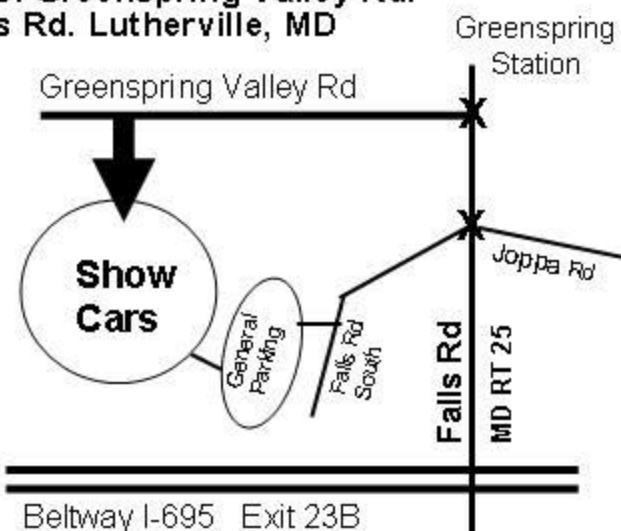

CAR & TRUCK SHOW

6th ANNUAL
YEARS 1915 - 1999
ALL MAKES & CUSTOMS

MEADOWOOD REGIONAL PARK

10650 Falls Road, Lutherville-Timonium, Maryland 21093

Sunday July 19, 2009 10:00 AM to 3:00 PM

TOP 35 AWARDS

(as determined by Judges) plus "Meadowood's Choice Award",
"Best of Era Awards: Teens/20s, 30s, 40s, 50s, 60s, 70s, 80s, 90s",
And "Best Modified / Custom Awards (4)", "Longest Distance Driven"

Show vehicles MUST have a Functional Fire Extinguisher.

All Vehicles Must be on Show Field by 12 noon to be judged.

Dash Plaques First 100 Registered.

Door Prizes, 50/50 Raffle, Food available: Hot Dogs, Drinks.

SHOW CAR ENTRANCE: Blue Tent off of Greenspring Valley Rd.
West of Falls Rd. Lutherville, MD

Sponsored by:
FREE STATE REGION, VCCA

Pre-Register: $10.00 by July 12th
Day of Show: $15.00

For Pre-Registration:

Send check to: Free State Region, VCCA
19801 Valley Mill Rd., Freeland, MD 21053

For Information: Call Ed at 443-823-1839

E-mail: ecluster@hughes.net

Name: _____ Vehicle Modified or Custom: Yes / No

Address: _____ Vehicle Original: Yes / No

City, State, Zip: _____ Phone: _____

Vehicle Year: _____ Make: _____ Body Style: _____